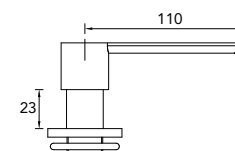

Black Line
 € 79,00 / Kč 2295,00

Taps - Attractive and timeless

Our range of taps is characterised by ease of use and a timeless appearance. A nicely designed tap is an object that is enjoyed every day.