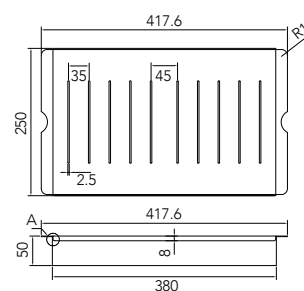

STANDARD COLOUR:

● CACB BK (black)

AVAILABLE COLOURS

- R (red)
- W (white)
- BK (black)
- G (green)
- B (blue)
- L (lime)
- O (orange)
- P (pink)
- PU (purple)
- GR (grey)
- LP (light pink)
- Y (yellow)

Instructions for ordering

Productname + colour code

For example: "CACB R"